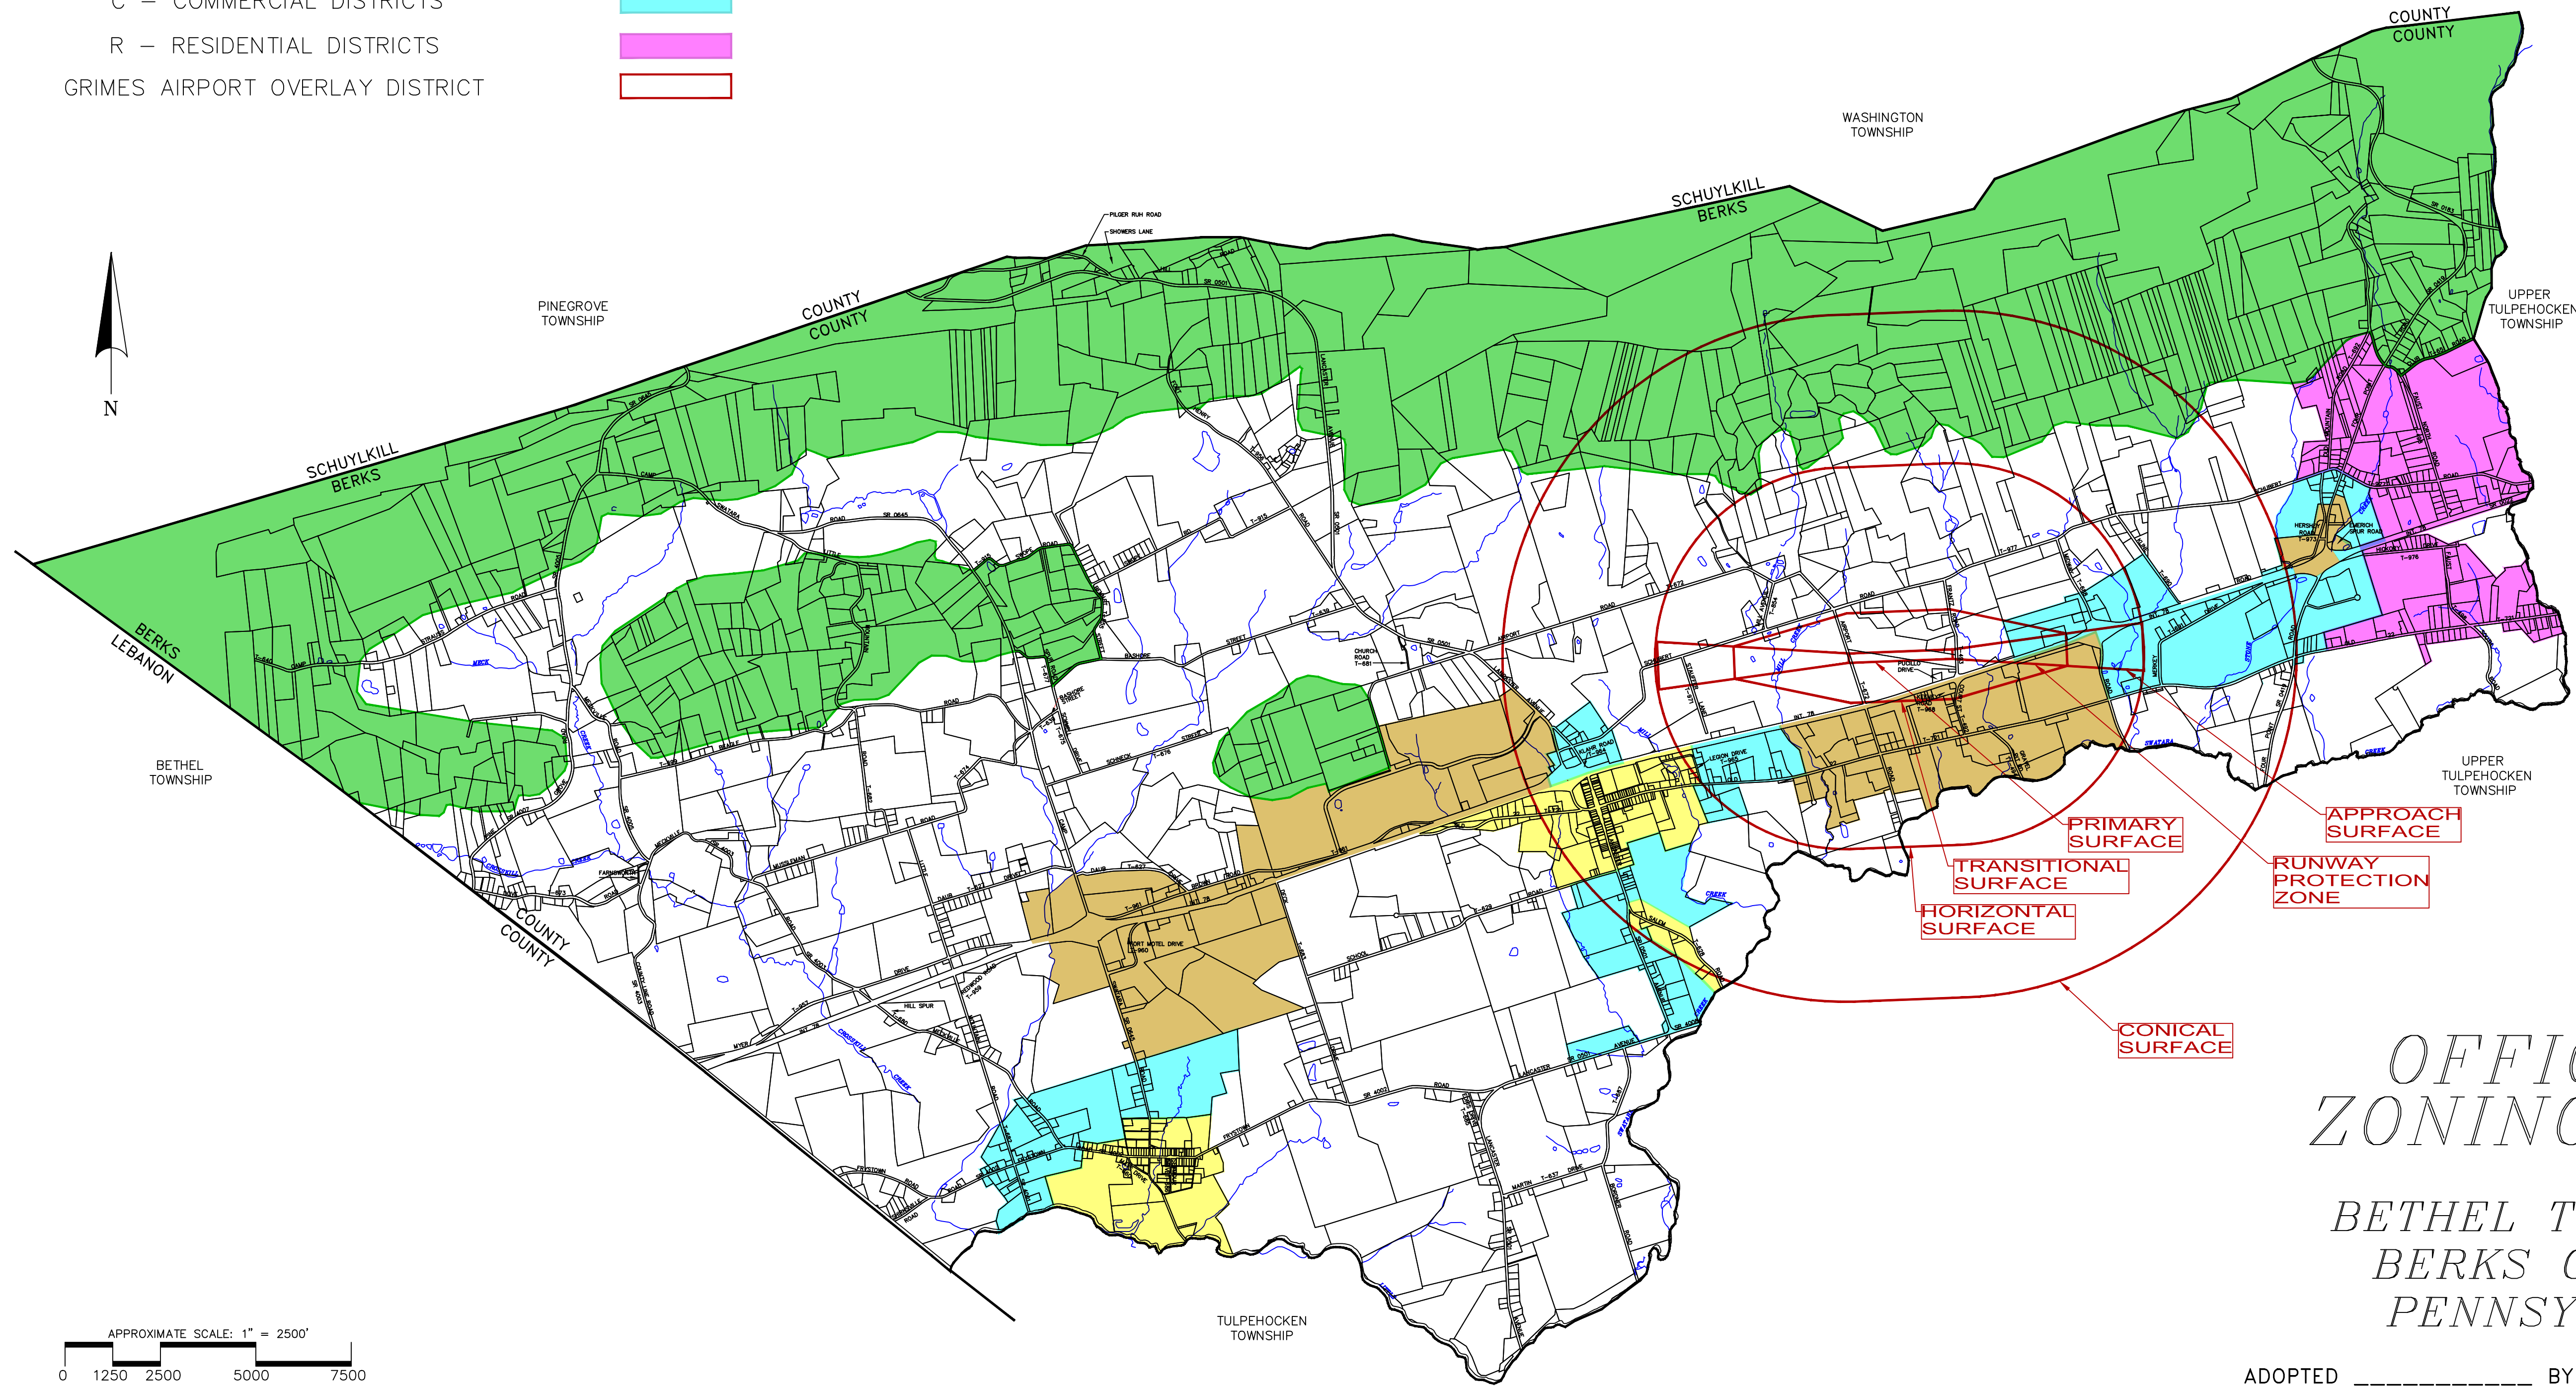

ZONING DISTRICT KEY	
V – VILLAGE DISTRICTS	
AP – AGRICULTURAL PRESERVATION DISTRICTS	
IC – INDUSTRIAL COMMERCIAL DISTRICTS	
EP – ENVIRONMENTAL PROTECTION DISTRICTS	
C – COMMERCIAL DISTRICTS	
R – RESIDENTIAL DISTRICTS	
GRIMES AIRPORT OVERLAY DISTRICT	

OFFICIAL ZONING MAP

BETHEL TOWNSHIP
BERKS COUNTY
PENNSYLVANIA

ADOPTED _____ BY ORDINANCE _____

ATTEST: _____