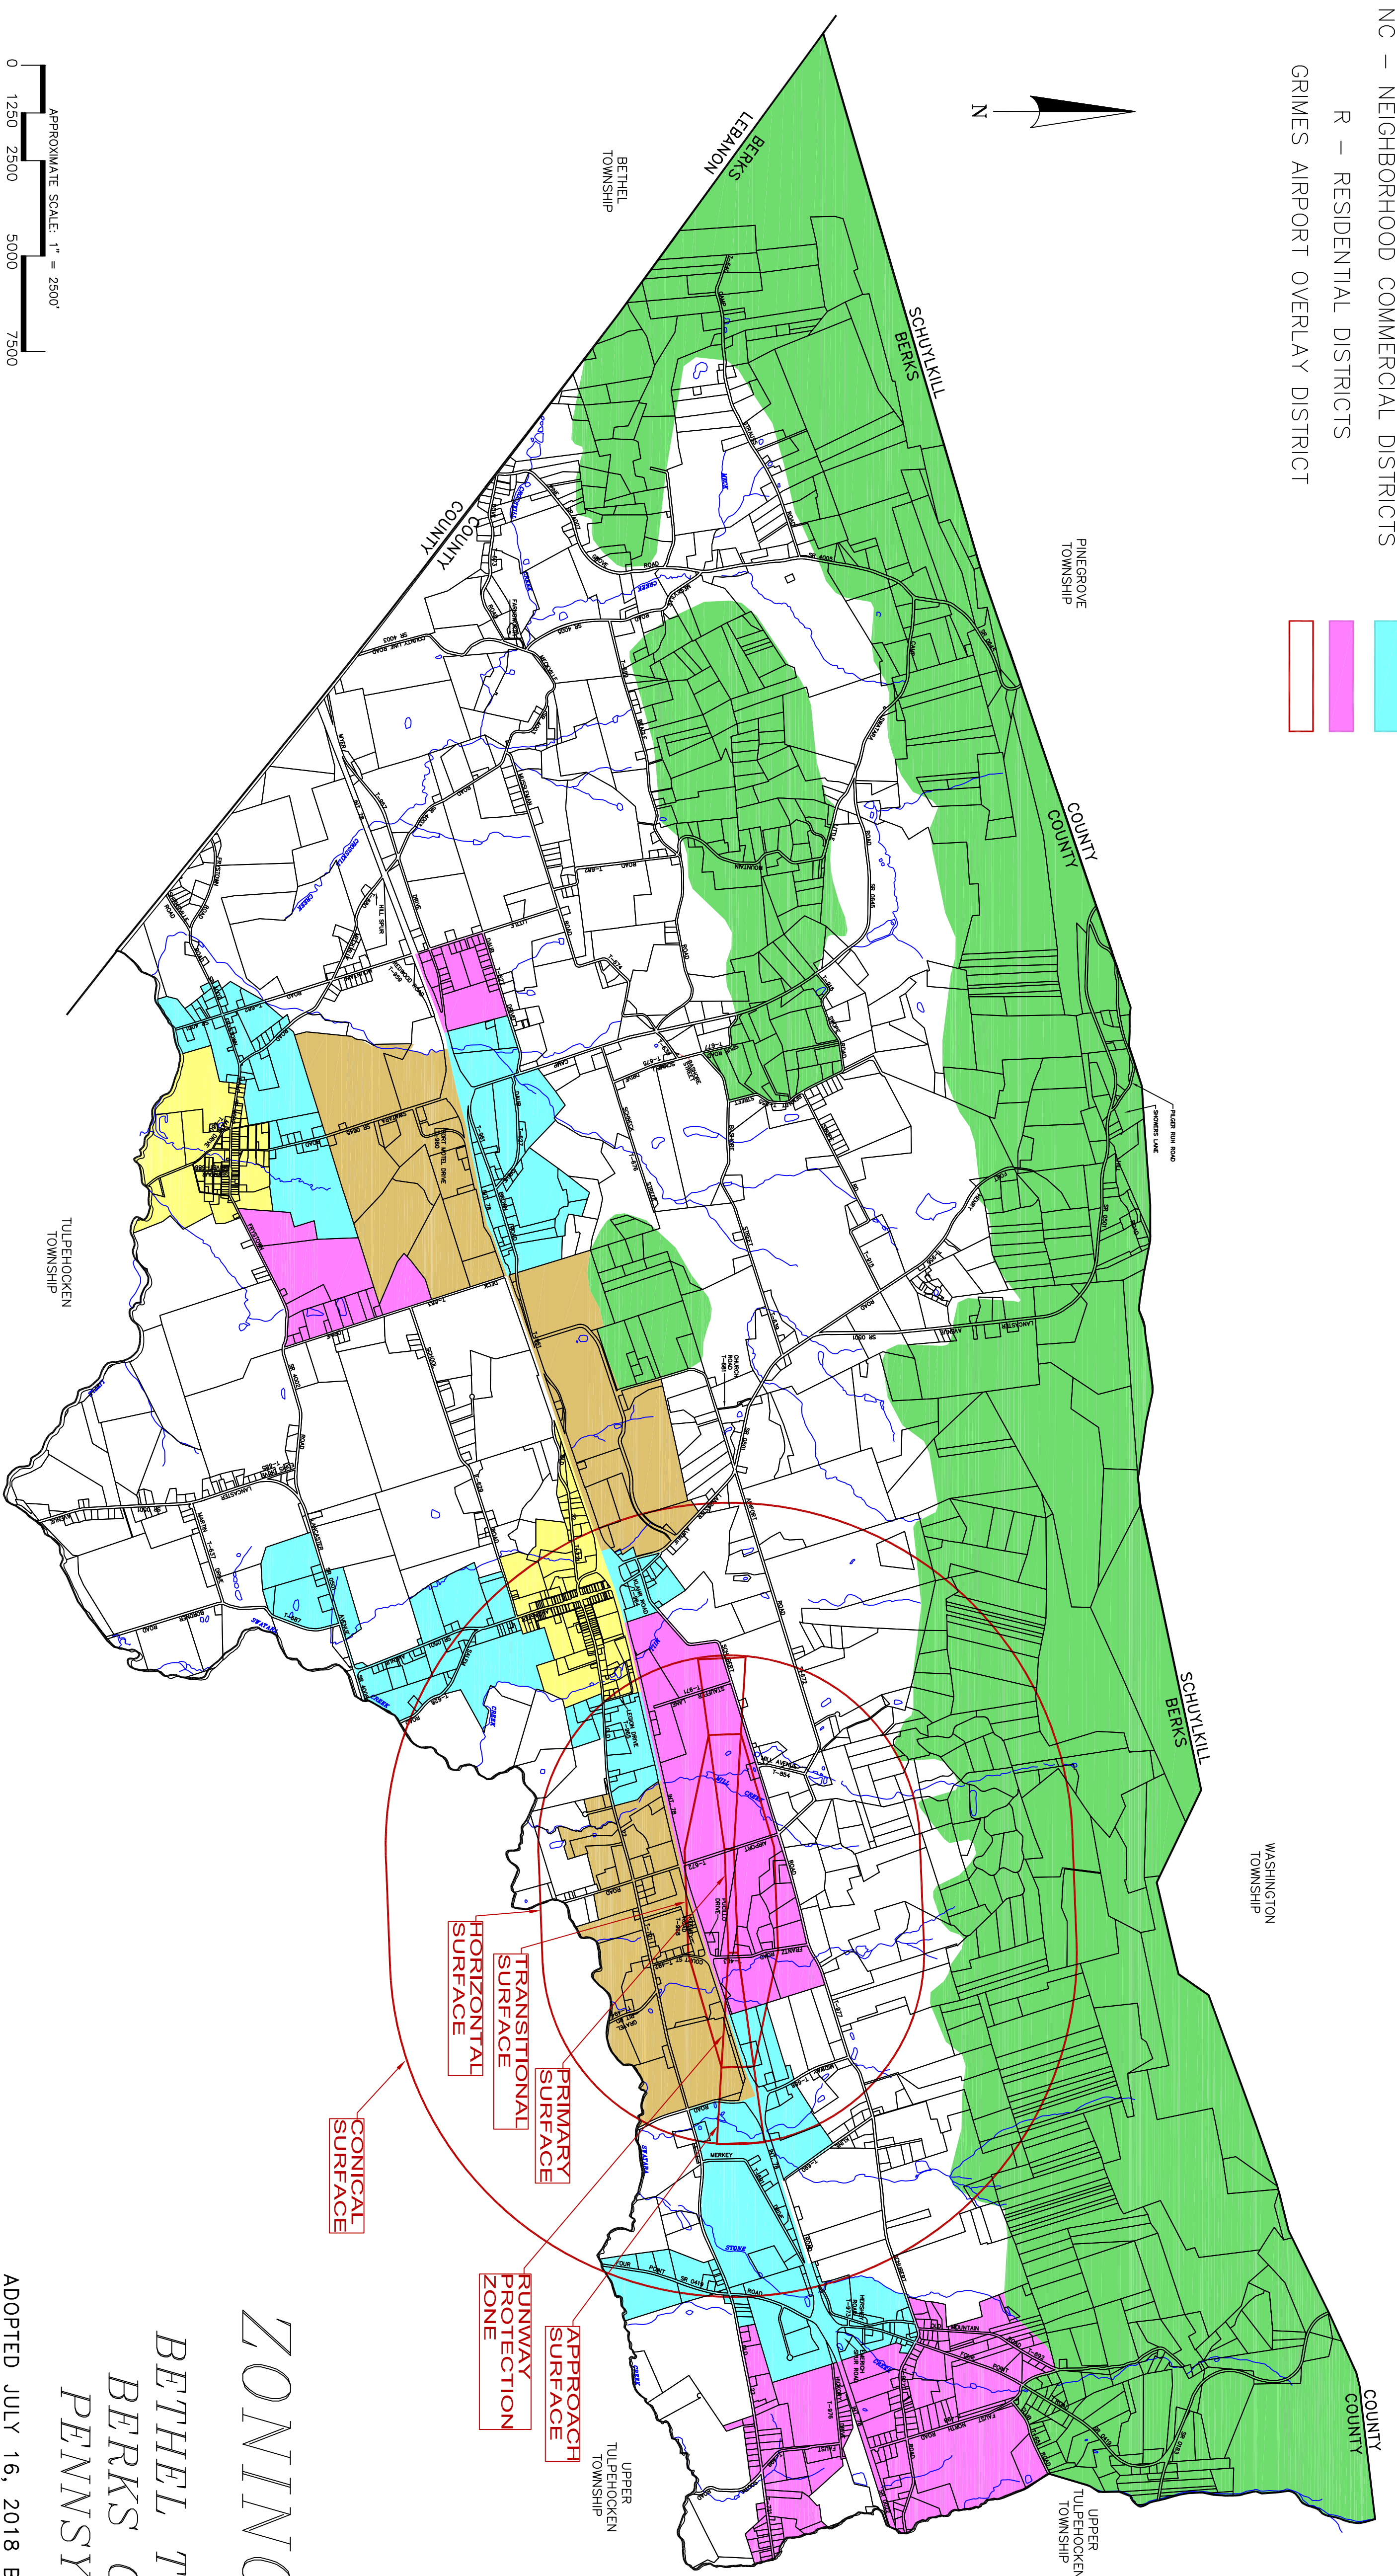

- ZONING DISTRICT KEY**
- V – VILLAGE DISTRICTS
 - AP – AGRICULTURAL PRESERVATION DISTRICTS
 - IC – INDUSTRIAL COMMERCIAL DISTRICTS
 - EP – ENVIRONMENTAL PROTECTION DISTRICTS
 - NC – NEIGHBORHOOD COMMERCIAL DISTRICTS
 - R – RESIDENTIAL DISTRICTS
 - GRIMES AIRPORT OVERLAY DISTRICT

APPROXIMATE SCALE: 1" = 2500'
 0 1250 2500 5000 7500

ZONING MAP
 BETHEL TOWNSHIP
 BERKS COUNTY
 PENNSYLVANIA

ADOPTED JULY 16, 2018 BY ORDINANCE 2018--04

ATTEST: _____