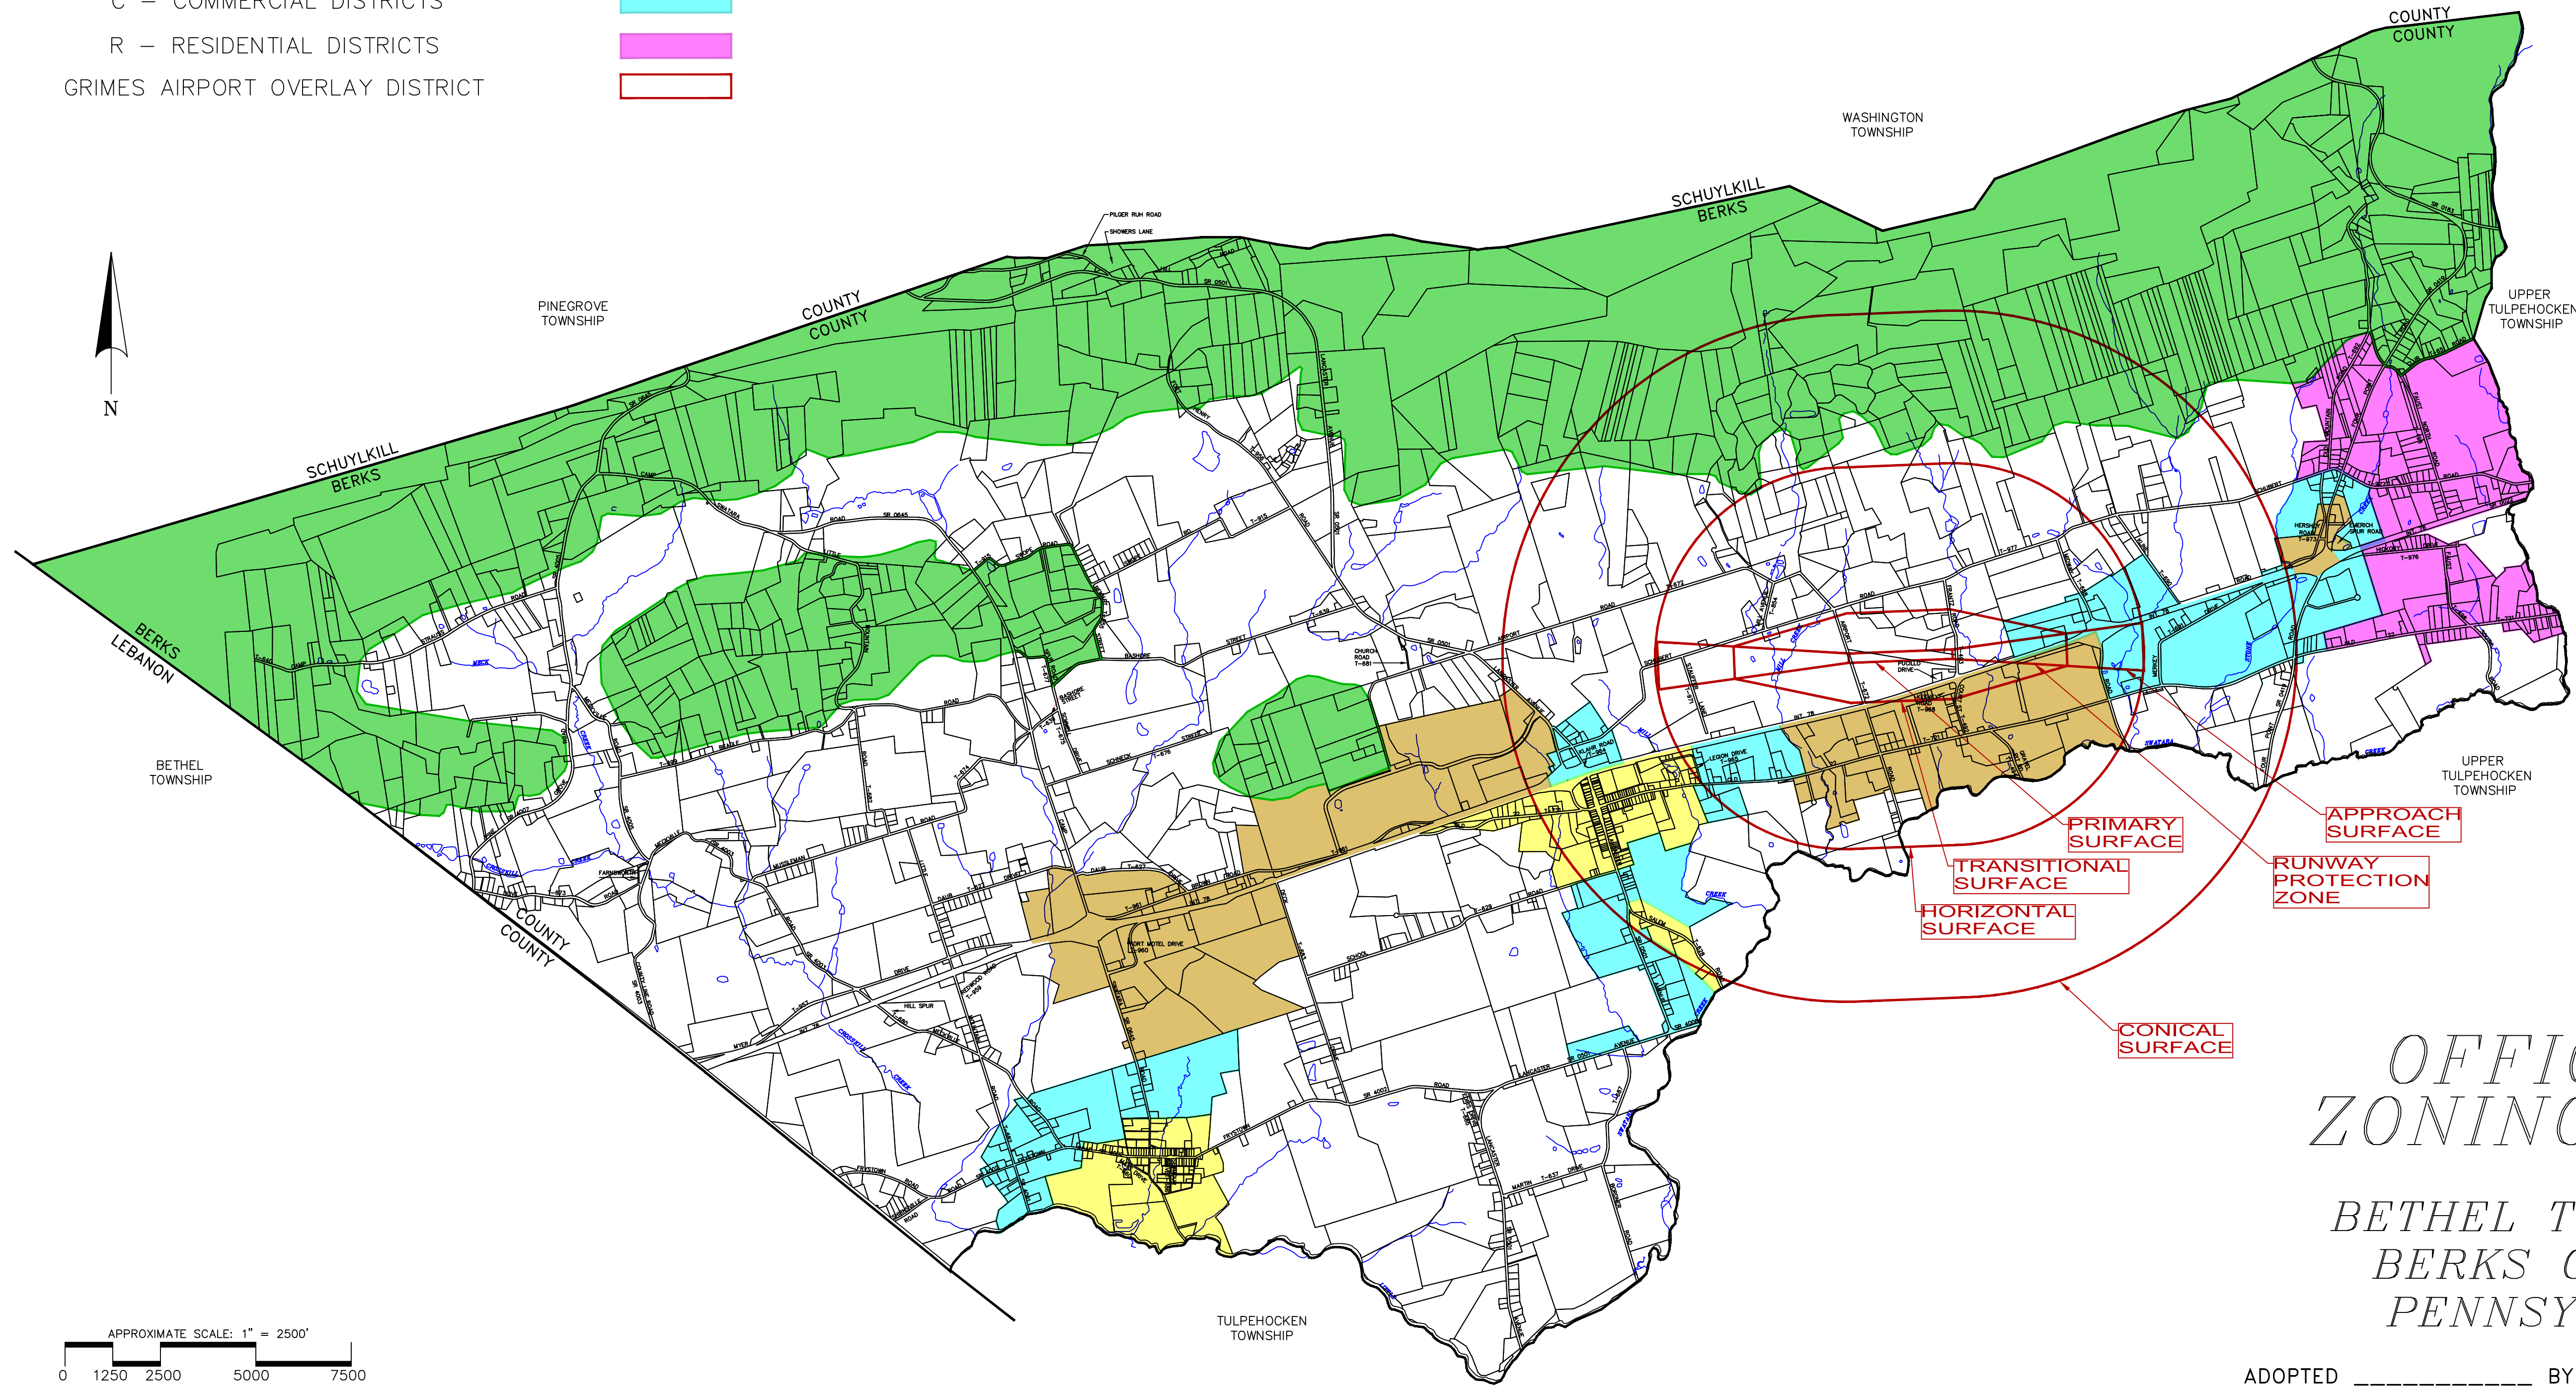

ZONING DISTRICT KEY	
V – VILLAGE DISTRICTS	
AP – AGRICULTURAL PRESERVATION DISTRICTS	
IC – INDUSTRIAL COMMERCIAL DISTRICTS	
EP – ENVIRONMENTAL PROTECTION DISTRICTS	
C – COMMERCIAL DISTRICTS	
R – RESIDENTIAL DISTRICTS	
GRIMES AIRPORT OVERLAY DISTRICT	

OFFICIAL ZONING MAP

BETHEL TOWNSHIP
BERKS COUNTY
PENNSYLVANIA

ADOPTED _____ BY ORDINANCE _____

ATTEST: _____